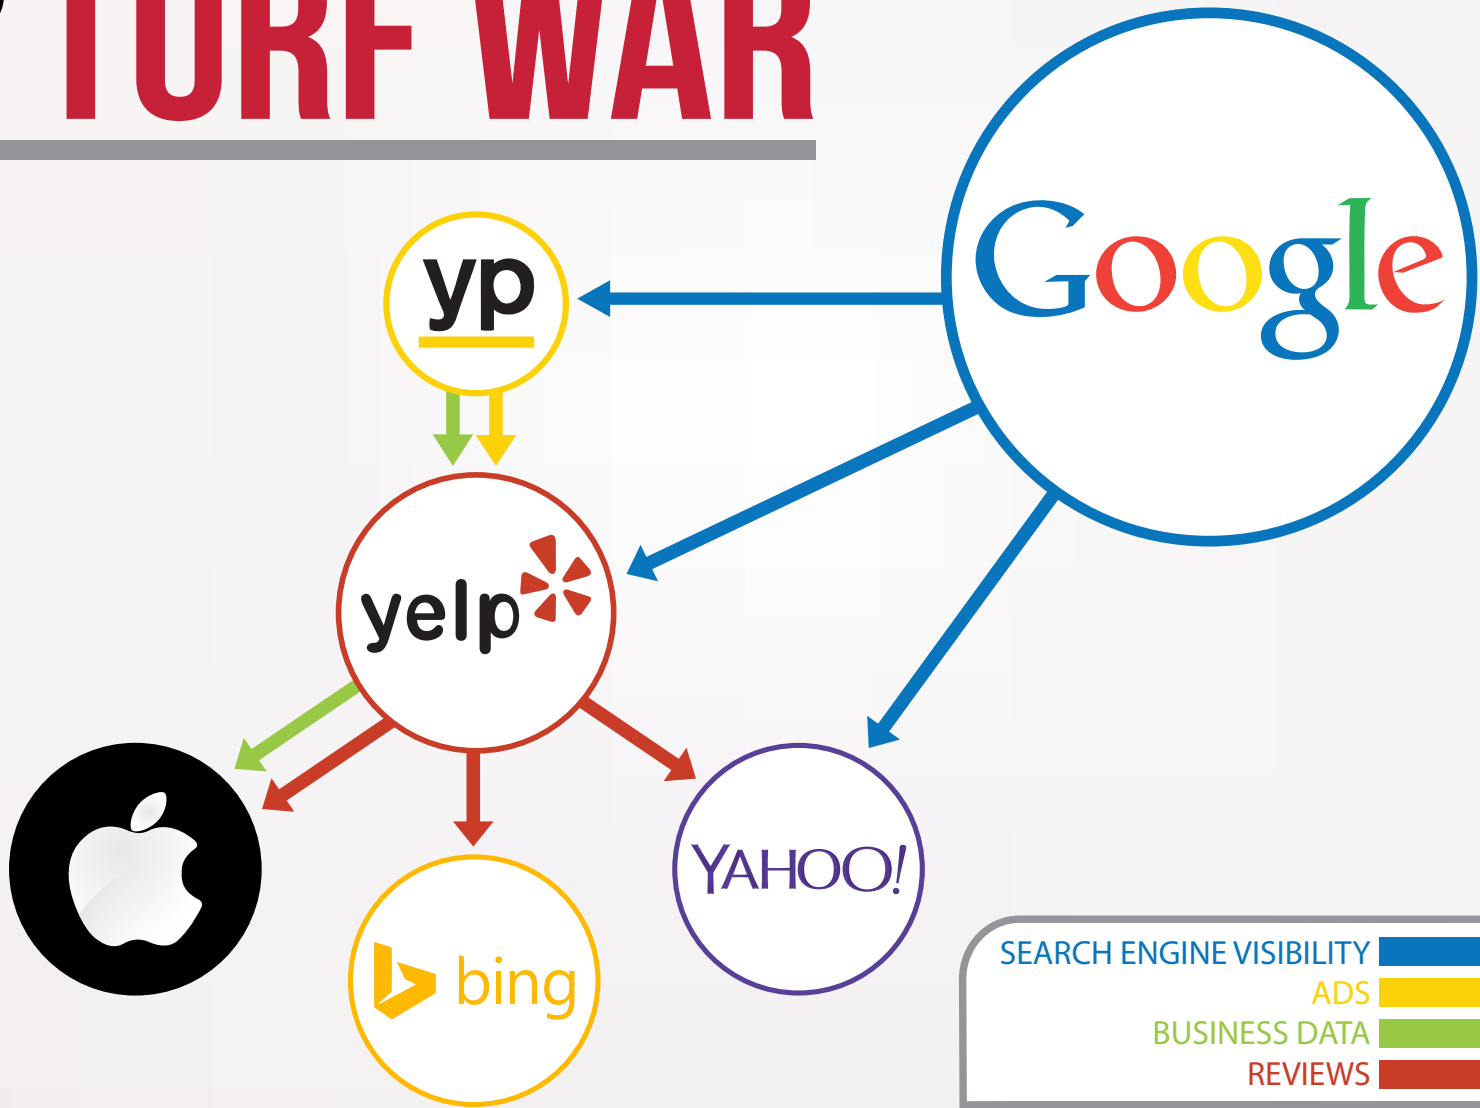

A MAP OF THE LOCAL SEARCH TURF WAR

SEARCH ENGINE VISIBILITY [Blue bar]
ADS [Yellow bar]
BUSINESS DATA [Green bar]
REVIEWS [Red bar]